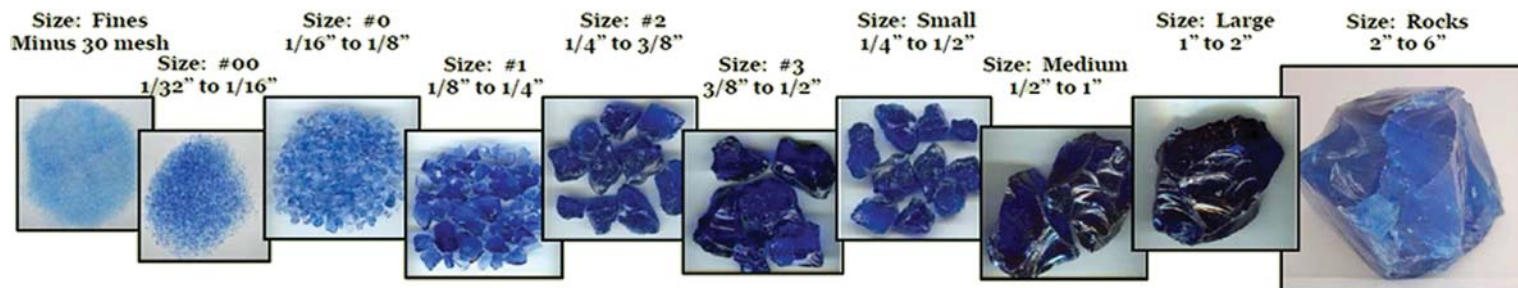

Tumbled Terrazzo Glass

(for Terrazzo, Countertops, Seeding, Flooring, Fire Pits, Swimming Pools, Aquariums, etc.)

Glass Colors Available	Price per Bag					Sizes Available					
	50 Lb Bag	25 Lb Bag	10 Lb Bag	5 Lb Bag	1 Lb Bag	# Fines (Dust - 1/32")	# 00 (1/32" - 1/16")	# 0 (1/16" - 1/8")	# 1 (1/8" - 1/4")	# 2 (1/4" - 3/8")	# 3 (3/8" - 1/2")
Silica Sand Substitute Clear Plate	$44.50 ($ .89 / Lb)	$28.75 ($1.15 / Lb)	$13.90 ($1.39 / Lb)	$8.95 ($1.79 / Lb)	$3.49 ($3.49 / Lb)	•	•	•	•	•	•
All-Sided Mirror	$394.50 ($7.89/lb)	$215.00 ($8.60/lb)	$93.00 ($9.30/lb)	$50.00 ($10.00/lb)	$14.99 ($4.99/lb)				•	•	
Amber Brown	$124.50 ($2.49 / Lb)	$74.75 ($2.99 / Lb)	$34.90 ($3.49 / Lb)	$19.95 ($3.99 / Lb)	$4.99 ($4.99 / Lb)	Please Call For Availability	Please Call For Availability	•	•	•	•
Black											
Crystal Clear											
Dark Blue											
Light Blue											
Earthtone Mix											
Gray											
Dark Green											
Light Green											
Mirror											
Mother of Pearl											
Pink Champagne											
Purple											
Teal											
Turquoise											
White											
Flat Yellow	$289.50 ($5.79 / Lb)	$159.75 ($6.39/Lb)	$69.90 ($6.99 / Lb)	$38.95 ($7.79 / Lb)	$8.49 ($8.49 / Lb)	•	•	•	Call For Availability		
Flat Orange											
Flat Red											
Chunky Yellow	$199.50 ($3.99 / Lb)	$114.75 ($4.59/Lb)	$49.90 ($4.99 / Lb)	$28.95 ($5.79 / Lb)	$6.49 ($6.49 / Lb)				•	•	•
Chunky Orange											
Chunky Red